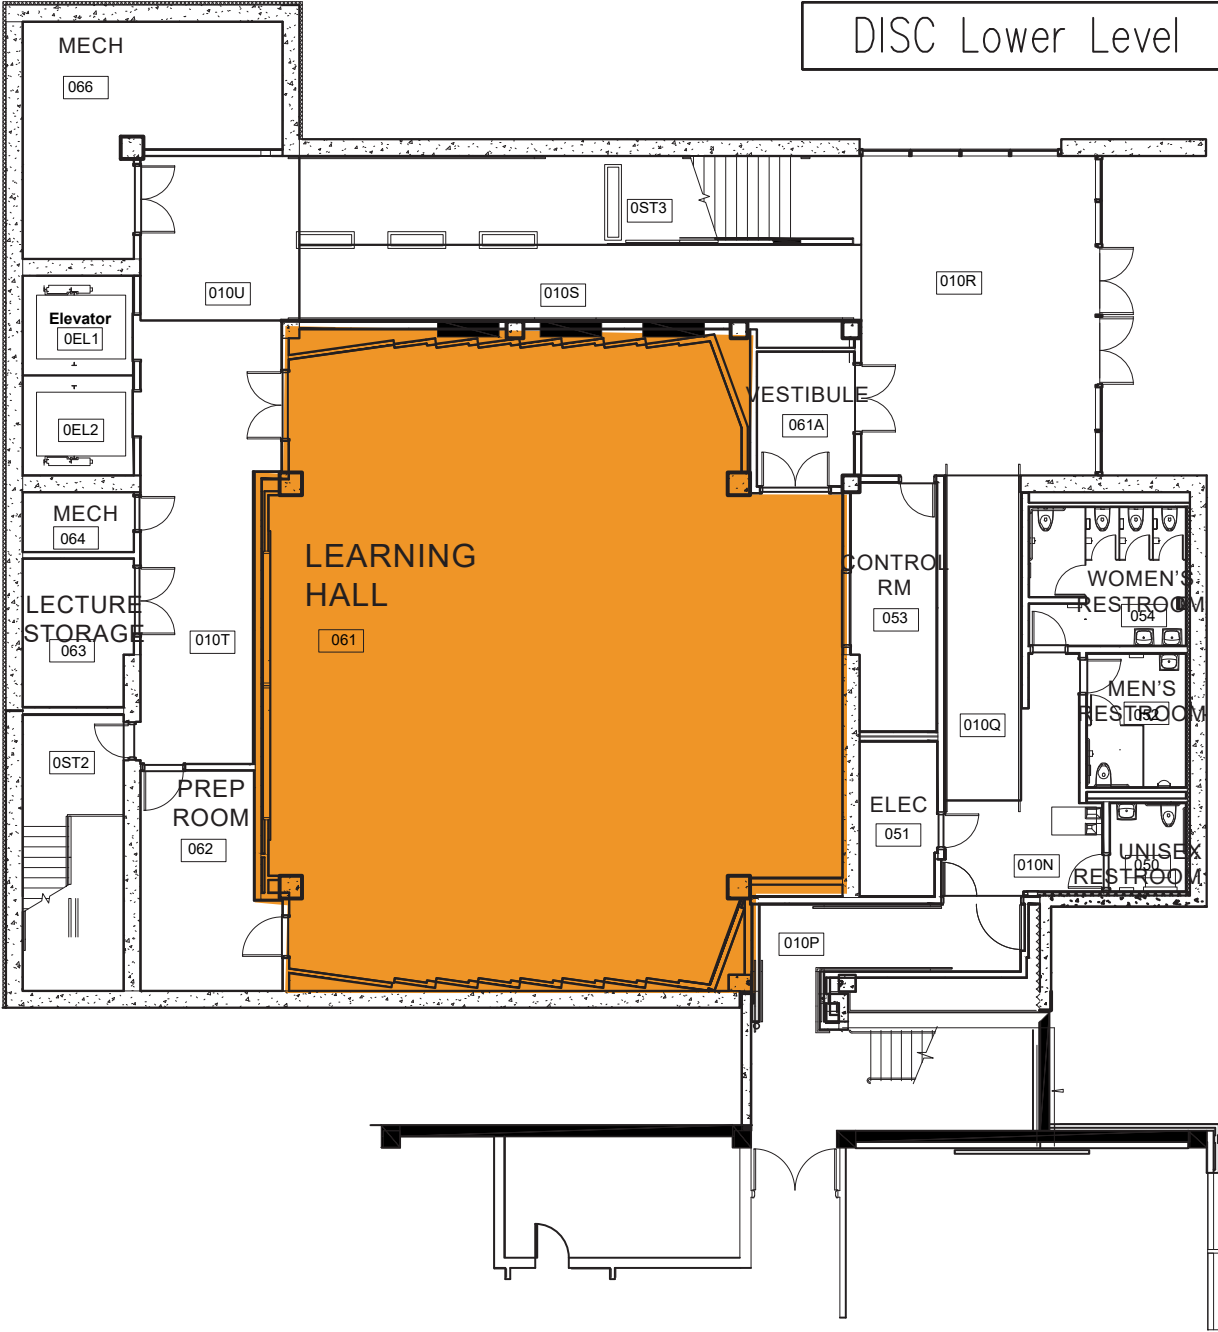

Discovery Hall Lower Level Space Type Plan

SPACE TYPE

- CLASSIC CLASSROOM
- TIERED CLASSROOM
- LEARNING HALL
- FLEXIBLE CLASSROOM
- RUE LAB
- COMPUTER LAB
- DEDICATED SCIENCE LAB
- RESTRICTED LAB
- PERFORMANCE ART & ART STUDIO
- RESEARCH LAB

SCALE 1/16"=1'-0"

March 2018